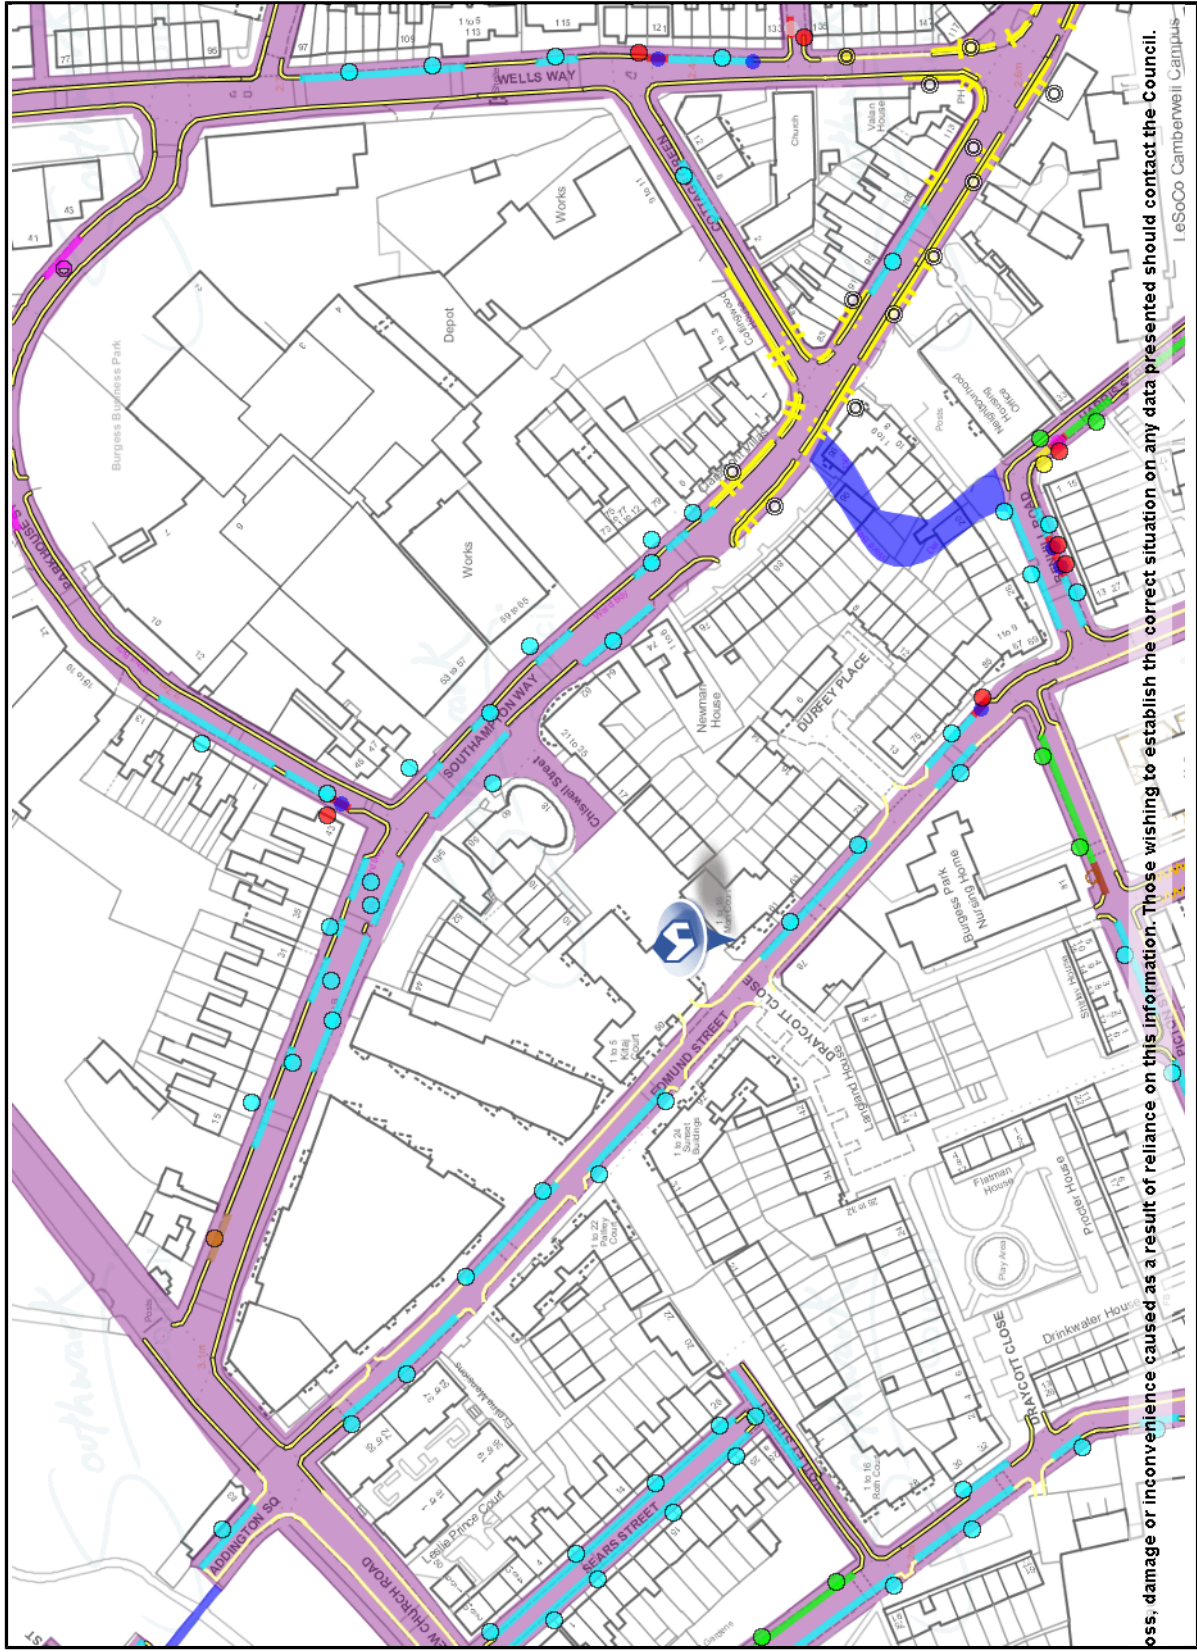

<b>Show more on the map</b>	
EXCD_OutsideOfSouthwark_mask	Blue square
Adopted highway	Purple line
Adopted highway extent	Light purple line
Adopted highways modifications made since Aug 2014	Yellow line
Ind. Value with Type	Red square
Added	Green square
Extinguishment	Blue square
Removed	Magenta square
Stopping up	Yellow square
To be assigned	Light blue square
TfL highway	Red square
TfL highways	Red square
Waiting Loading Stopping Restrictns	Red square
Ind. Value with Road_marking	Red square
Bus stop	Red square
Double kerb stripe	Yellow line
Double yellow line	Yellow line
None (Restricted parking zone)	Yellow line
Single kerb stripe	Yellow line
Single yellow line	Yellow line
Zig zag	Yellow line

Disabled bays

Ind. Value with Type+ ('&Status+')

- Disabled (Live)
- Disabled (Proposed)
- Disabled (Removed)
- Disabled (short stay) (Live)

**Parking signs**

Ind. Value with type

- 
- Ambulance
- Car club
- Coach (short stay)
- Coach paid (phone or cash)
- Disabled
- Disabled (short stay)
- Doctor
- Electric vehicle recharging
- Loading only
- Loading only (goods vehicles)
- Loading only (goods vehicles) or disabled
- Motorcycle
- No loading
- No waiting
- No waiting (RPZ)
- No waiting and no loading
- Paid (cash)
- Paid (phone or cash)
- Paid (phone)
- Permit holders only
- Permit holders or paid (cash)
- Permit holders or paid (phone or cash)
- Permit holders or paid (phone)
- Permit holders or short stay
- School keep clear
- Short stay
- Waiting restriction